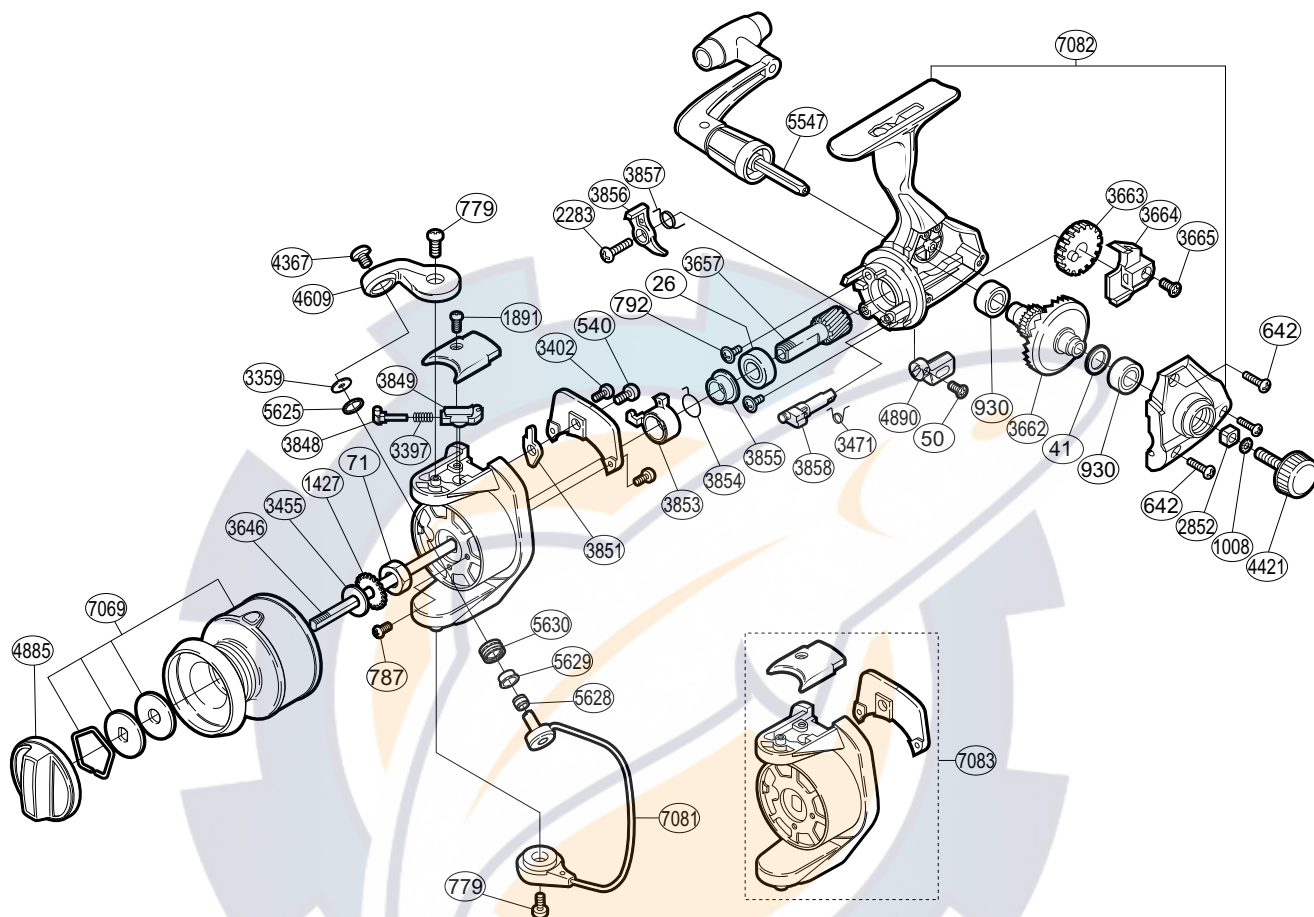

SHIMANO®

SIENNA®

SN-1000FA

Part No.	Description	Part No.	Description	Part No.	Description
RD 0026	Ball Bearing	RD 3402	Cover Screw	RD 3858	Anti-Reverse Cam
RD 0041	Drive Gear Washer	RD 3455	Spool Washer	RD 4367	Line Roller Screw
RD 0050	Anti-Reverse Lever Screw	RD 3471	Anti-Reverse Cam Spring	RD 4421	Handle Screw Cap
RD 0071	Rotor Nut	RD 3646	Main Shaft	RD 4609	Bail Arm
RD 0540	Bail Trip Lever Screw	RD 3657	Pinion Gear	RD 4885	Drag Knob
RD 0642	Side Cover Screw	RD 3662	Drive Gear	RD 4890	Anti-Reverse Lever
RD 0779	Multi-Purpose Screw	RD 3663	Oscillating Gear	RD 5547	Handle Assembly
RD 0787	Nut Lock Screw	RD 3664	Oscillating Slider	RD 5625	Line Roller Spacer
RD 0792	Bearing Retainer Screw	RD 3665	Slider Retainer Screw	RD 5628	Line Roller Collar
RD 0930	Ball Bearing	RD 3848	Bail Spring Guide (A)	RD 5629	Line Roller Bushing
RD 1008	Handle Lock Washer	RD 3849	Bail Spring Guide (B)	RD 5630	Line Roller
RD 1427	Spool Support	RD 3851	Bail Trip Lever	RD 7069	Spool Assembly
RD 1891	Bail Spring Cover Screw	RD 3853	Anti-Reverse Lock Out	RD 7081	Bail Assembly
RD 2283	Anti-Reverse Pawl Screw	RD 3854	Anti-Reverse Lock Out Spring	RD 7082	Body Assembly
RD 2852	Handle Screw Lock	RD 3855	Lock Out Spring Holder	RD 7083	Rotor Assembly
RD 3359	Line Roller Washer	RD 3856	Anti-Reverse Pawl		
RD 3397	Bail Spring	RD 3857	Anti-Reverse Pawl Spring		